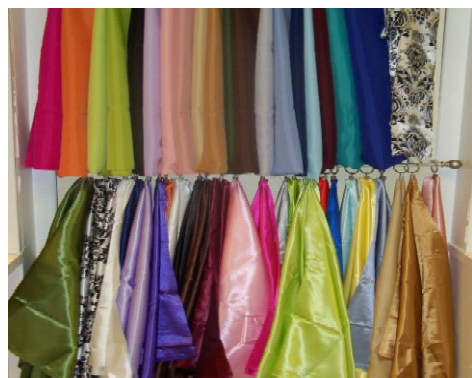

Table Skirting

21' poly - \$10.50 17' Poly or satin - \$8.50

Linens

Sashes/ties

Poly & Organza - \$1.00
Satin - \$1.25 Taffeta - \$1.50

Runners - \$3.00 Overlays - \$6.00

Napkins

Poly - \$0.25
Satin - \$0.50