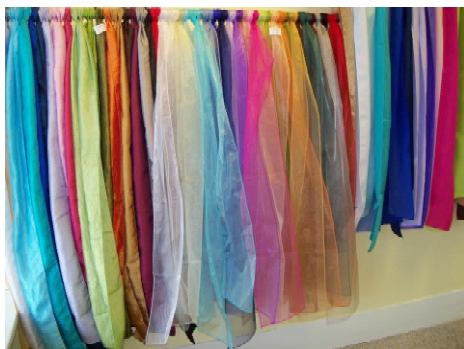

Table Skirting

21' poly - \$10.50 17' Poly or satin - \$8.50

Linens

Sashes/ties

Poly & Organza - \$1.00
Satin - \$1.25 Taffeta - \$1.50

Runners - \$3.00 Overlays - \$6.00

Napkins

Poly - \$0.25
Satin - \$0.50